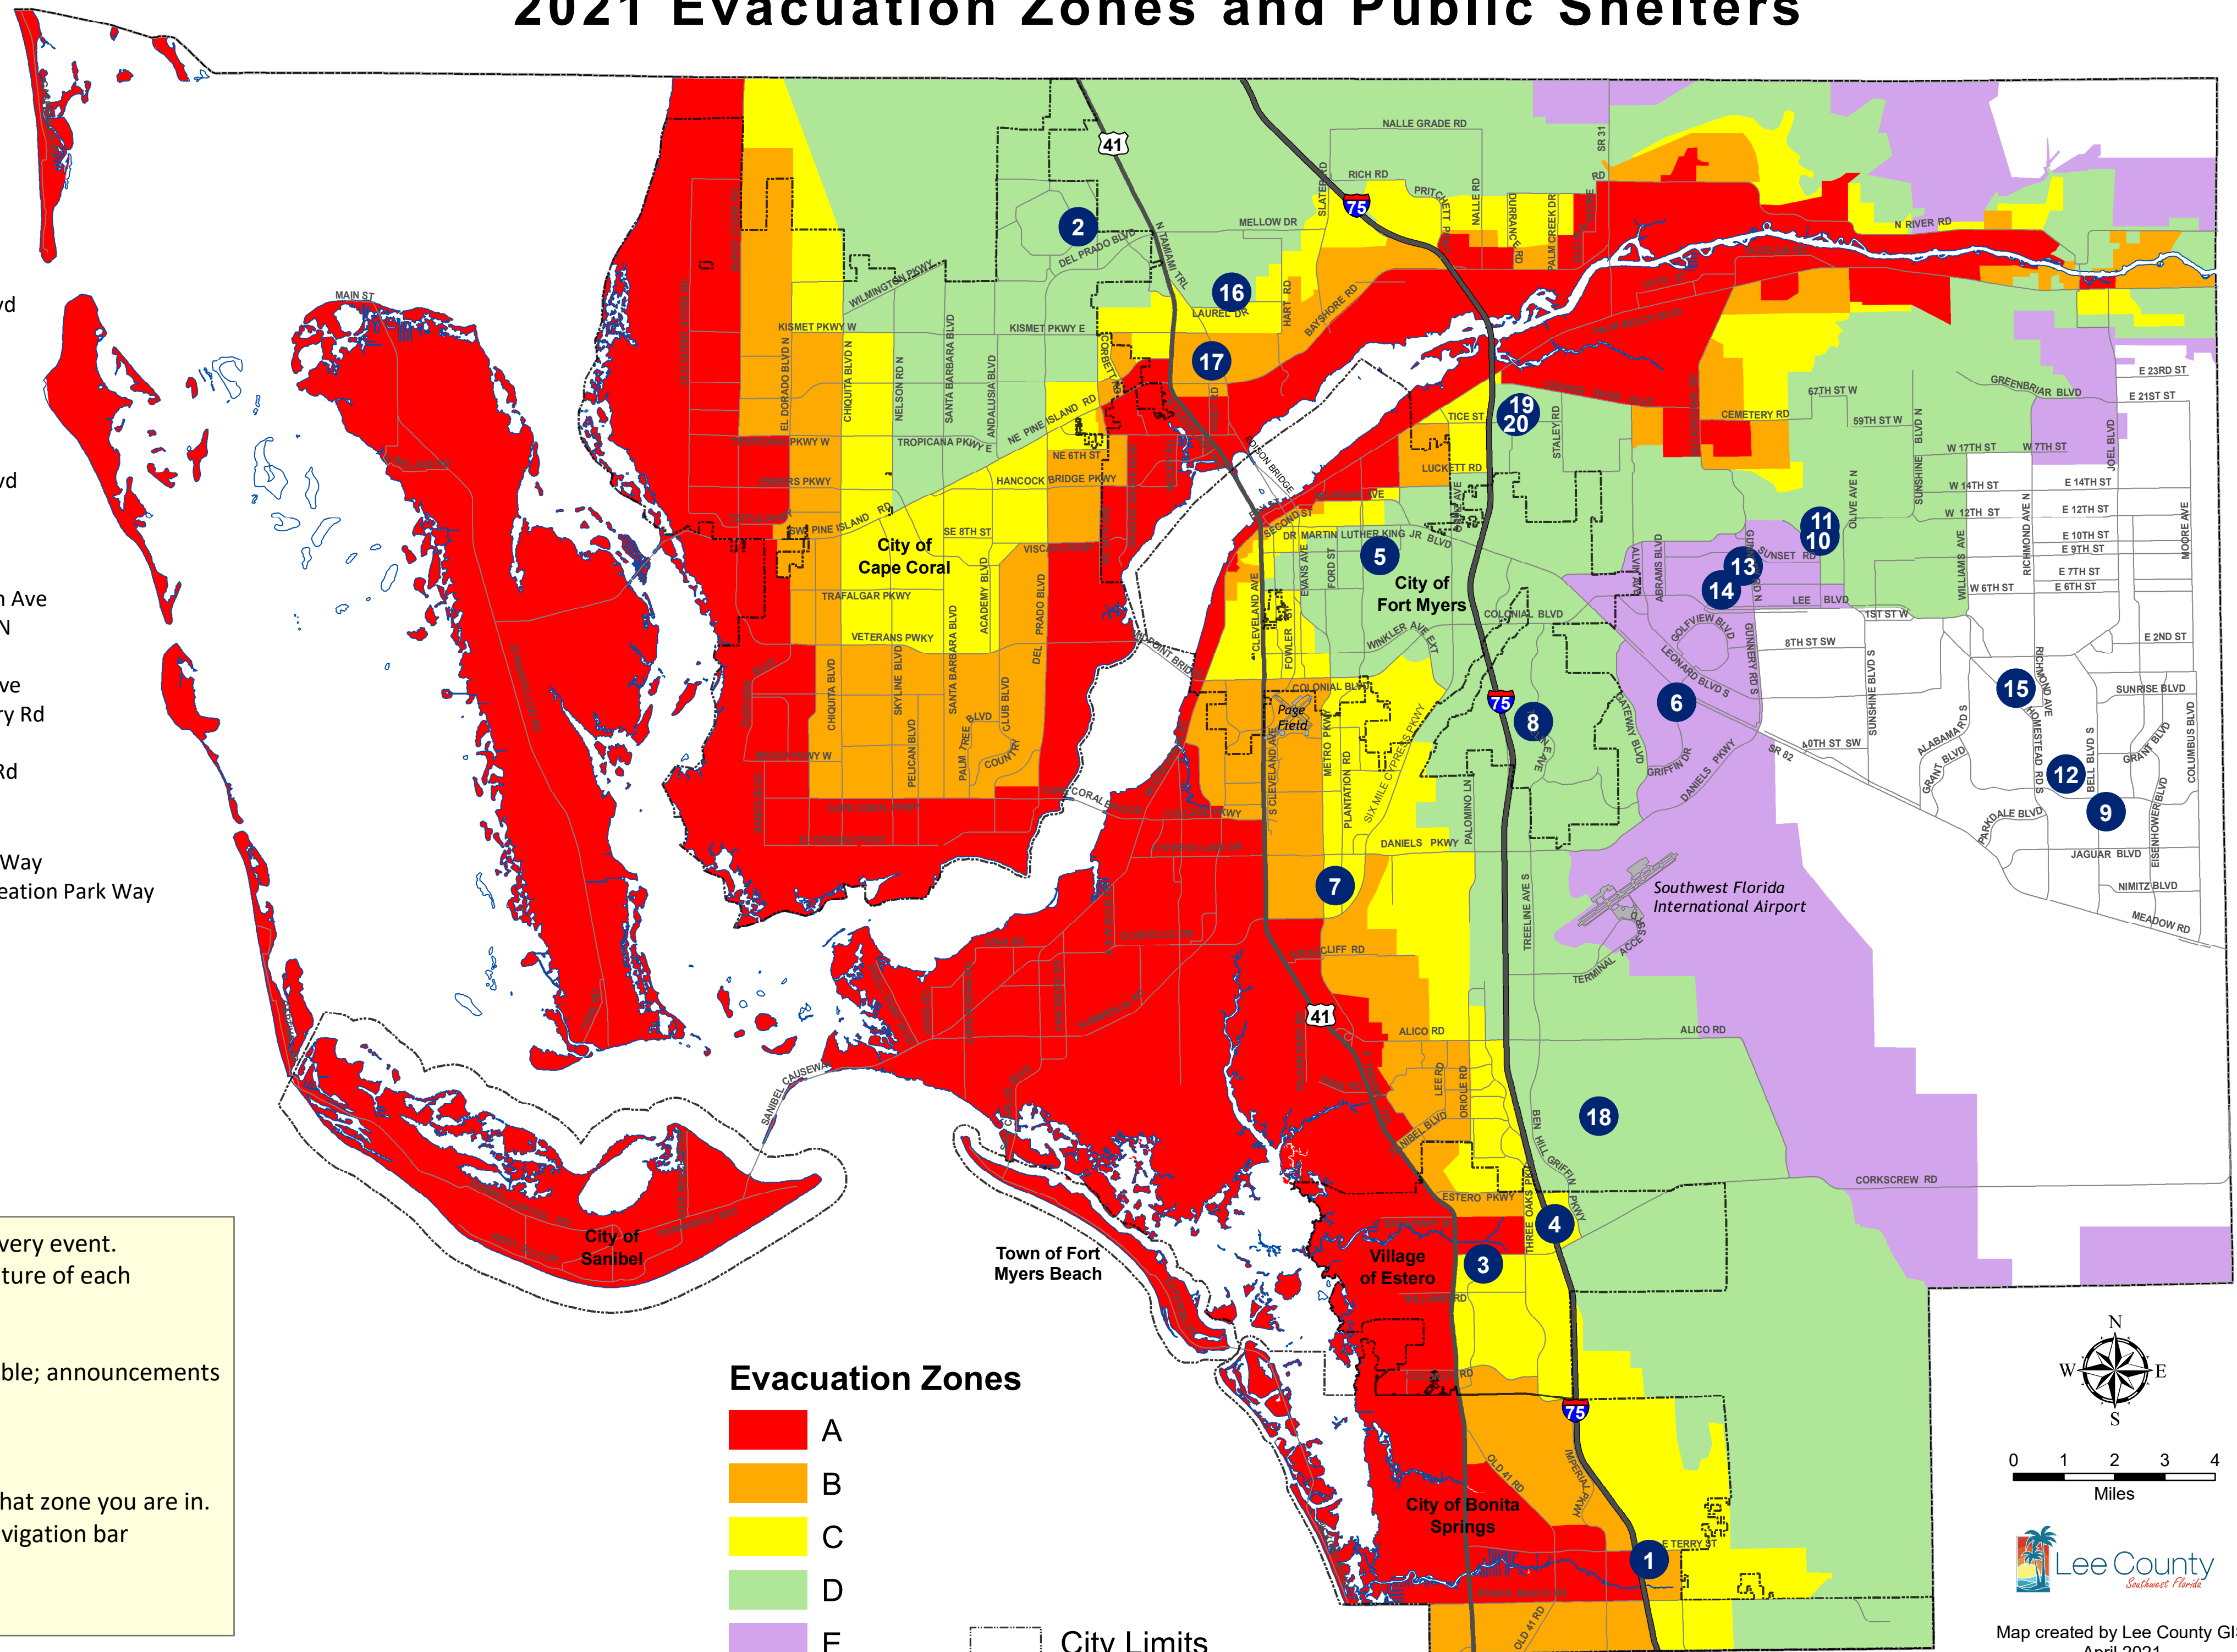

### Tice

19. Manatee Elementary School - 5301 Tice St
20. Oak Hammock Middle School – 5321 Tice St

**\*\*Be Advised:** **NOT** all shelters will be open for every event. The opening of shelters is dependent upon the nature of each specific event.