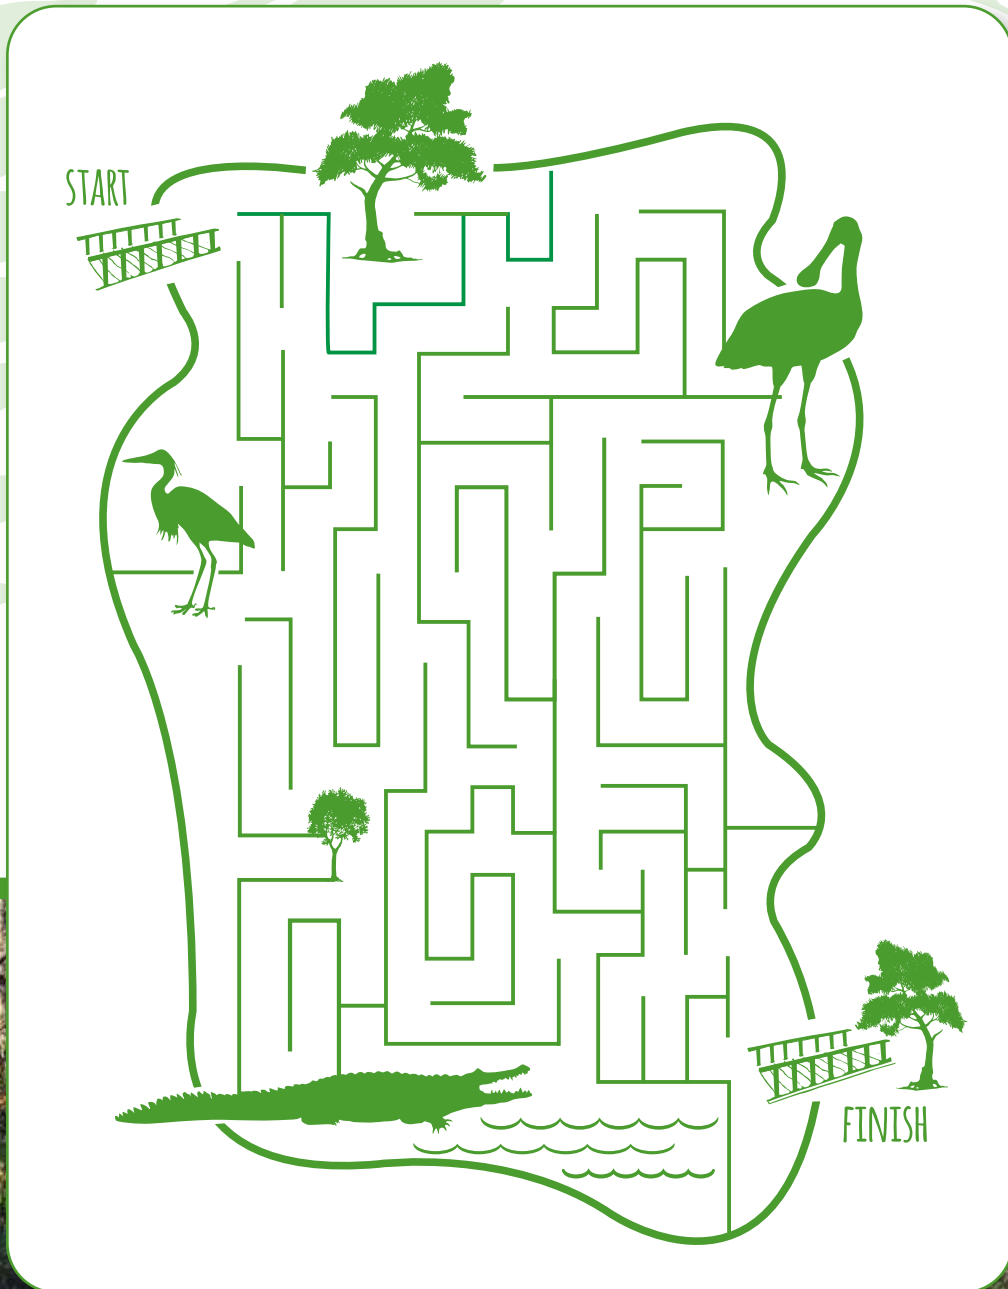

SIX-MILE MAZE

Navigate your way through the Six Mile Cypress Slough Preserve.

DID YOU KNOW?

At Six Mile Cypress Slough Preserve, you can walk straight through a swamp and keep your feet dry on the elevated boardwalk.